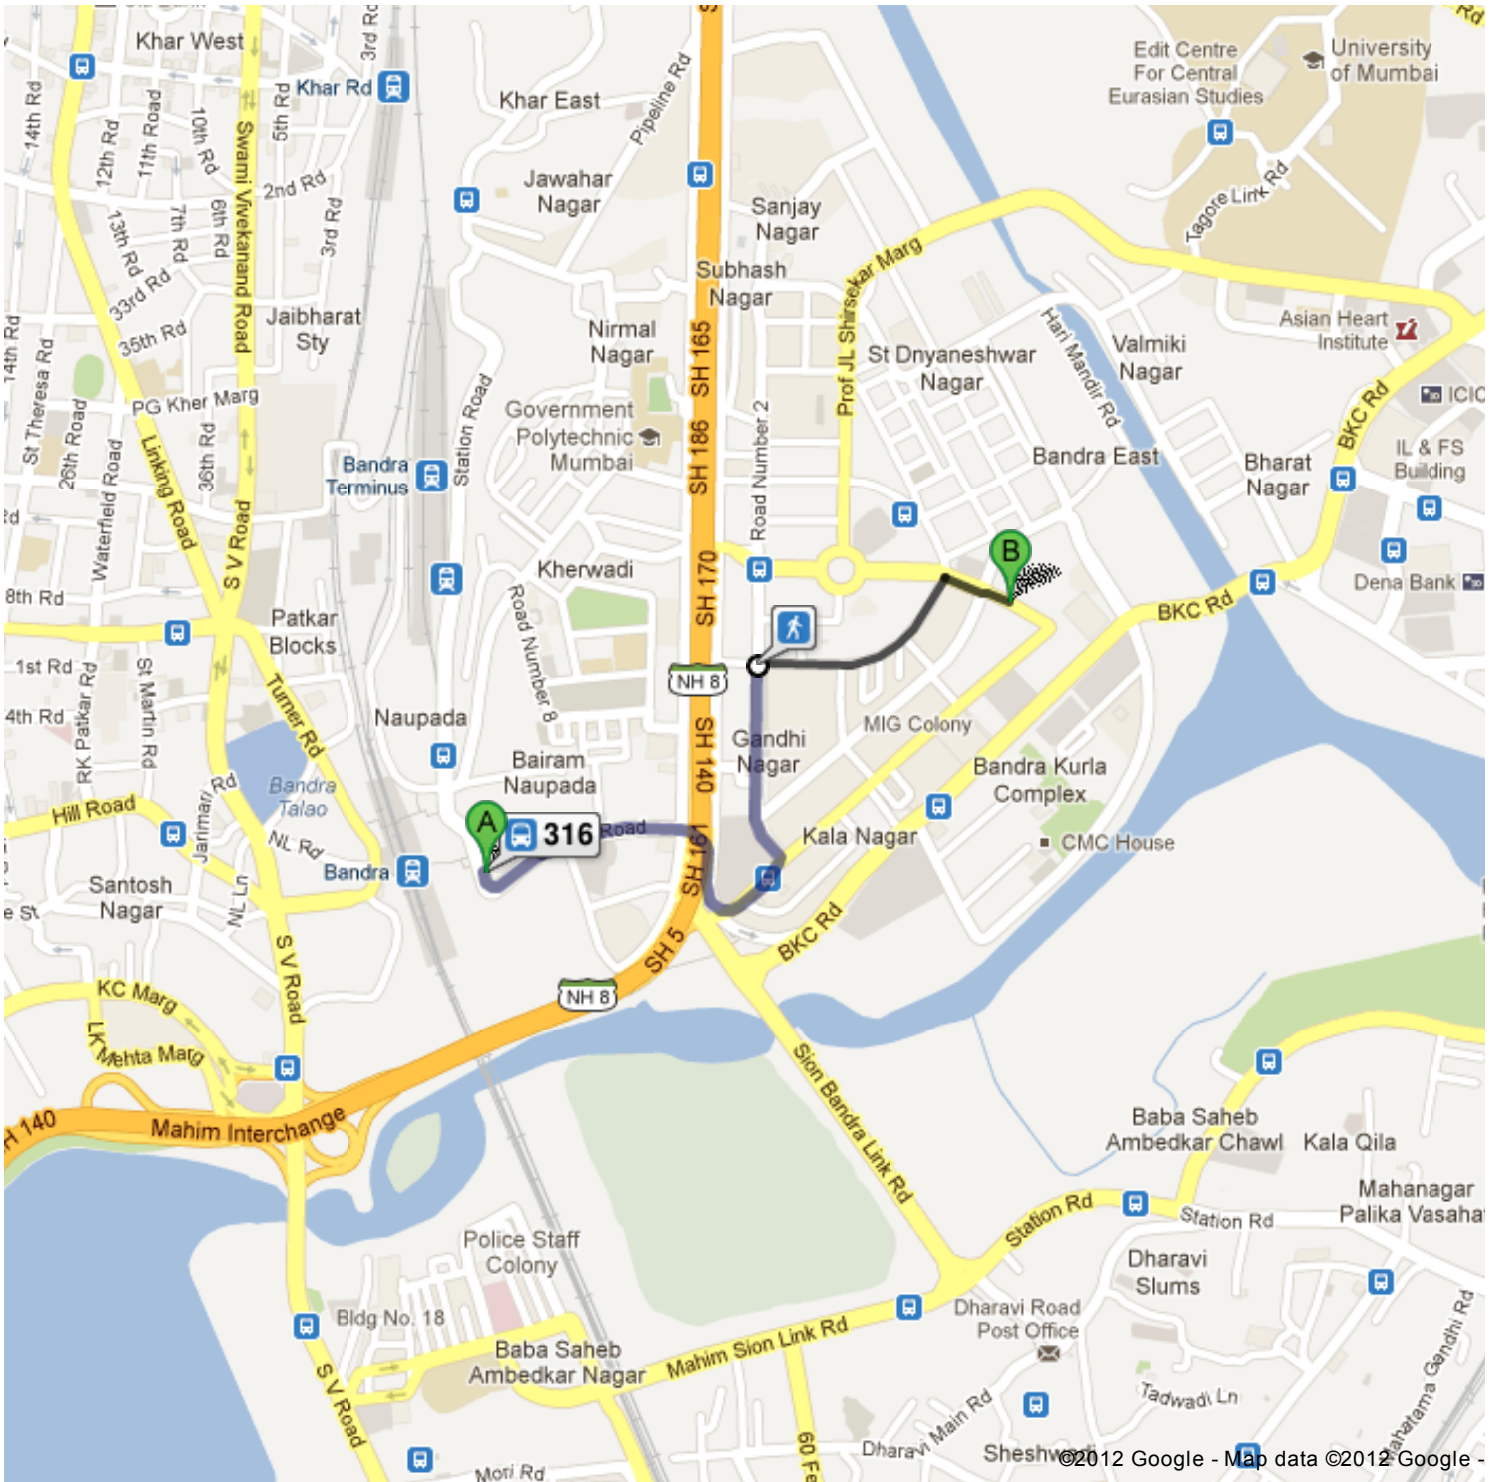

Start **Bandra Railway Station**
India
End **Guru Nanak Hospital**
Road No 13, Bandra East, MH
When 11/12/12 after 12:12pm
Duration 14 mins total

Bandra Railway Station

India

Bandra Railway Station

12:20pm - 12:26pm

Bus - 316 - Bandra Phatak (E)-Bandra Colony Bus Station towards Chetana Vidyalaya

(6 mins, 4 stops)

Gandhi Nagar

About 8 mins

Walk to Road No 13, Bandra East, MH

Guru Nanak Hospital

Road No 13, Bandra East, MH

Local agency information: BEST

These directions are for planning purposes only. You may find that construction projects, traffic, weather, or other events may cause conditions to differ from the map results, and you should plan your route accordingly. You must obey all signs or notices regarding your route.

Map data ©2012 Google